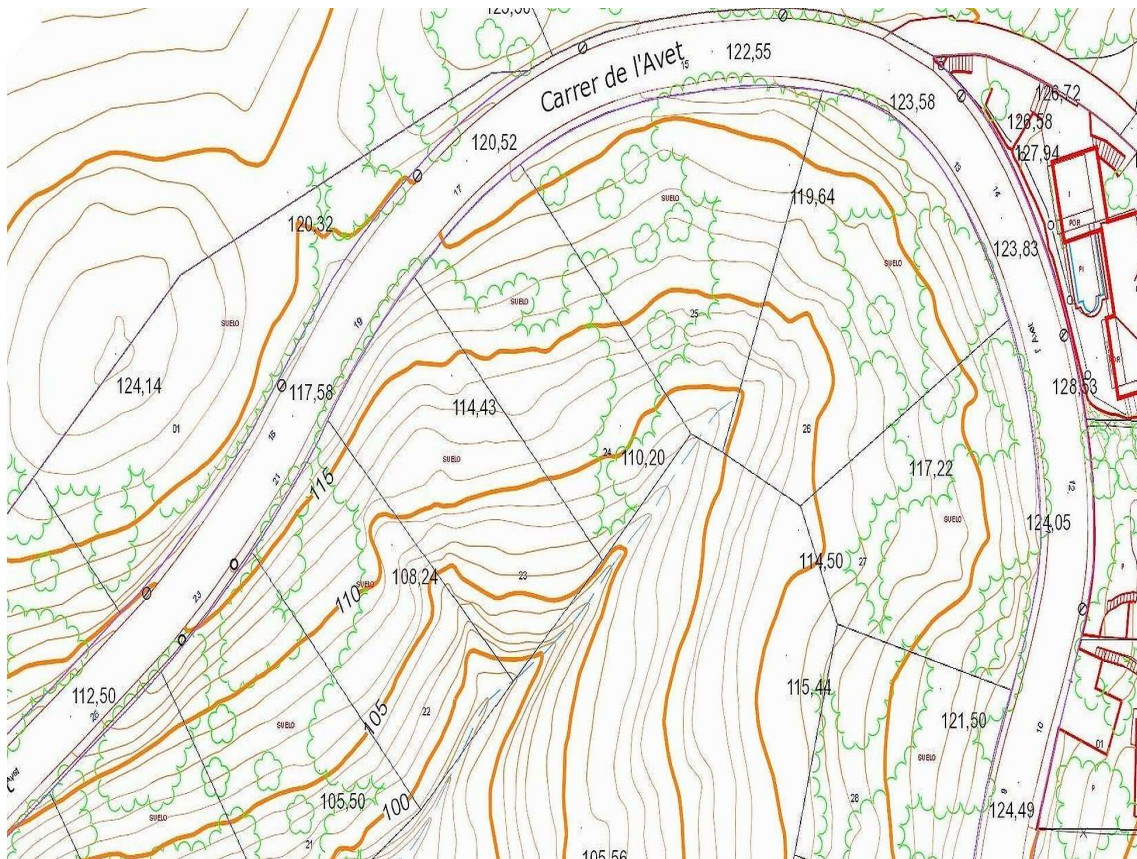

85.000 €

We present an exclusive opportunity to acquire an impressive 715m² plot in the Río de Oro urbanization. This strategically located plot, facing south, offers panoramic views of the majestic Masís de les Gavarres, providing a natural and serene setting. The topography of the plot features a moderate incline, providing the opportunity to design a unique residence that seamlessly integrates with the surroundings. With a generous facade of 19.30 meters and a depth of 39 meters, this plot offers an ideal canvas to materialize the house of your dreams. The urban classification of the plot is designated for the development of a single-family home, giving you the freedom to create a customized residence tailored to your needs. The area, known for its tranquility and security, is fully urbanized, ensuring a high-quality residential environment. Key features: Area: 715m² Orientation: South Views: Masís de les Gavarres Incline: Moderate Facade: 19.30m Depth: 39m Urban Classification: Single-Family Home Area Characteristics: Quiet and Fully Urbanized This is a unique opportunity to invest in a plot that not only offers a privileged location but also the freedom to build the house of your dreams in a tranquil and well-established environment. Feel free to contact us for more information or to schedule a visit to this exceptional plot

Transaction:	Sale	Municipality:	Baix Empordà
Surface area:	715 m ²		

This is a screenshot of the ICGC VISSIR v3.26 web application. The interface includes a search bar at the top with the URL "iccat/vissir3/". The main map area displays the same topographic map as the previous image, with a red arrow pointing to a specific location. The left sidebar contains a legend with various map layers and a search bar. The bottom of the screen features a navigation bar with buttons for "Rebutjar" and "Acceptar".